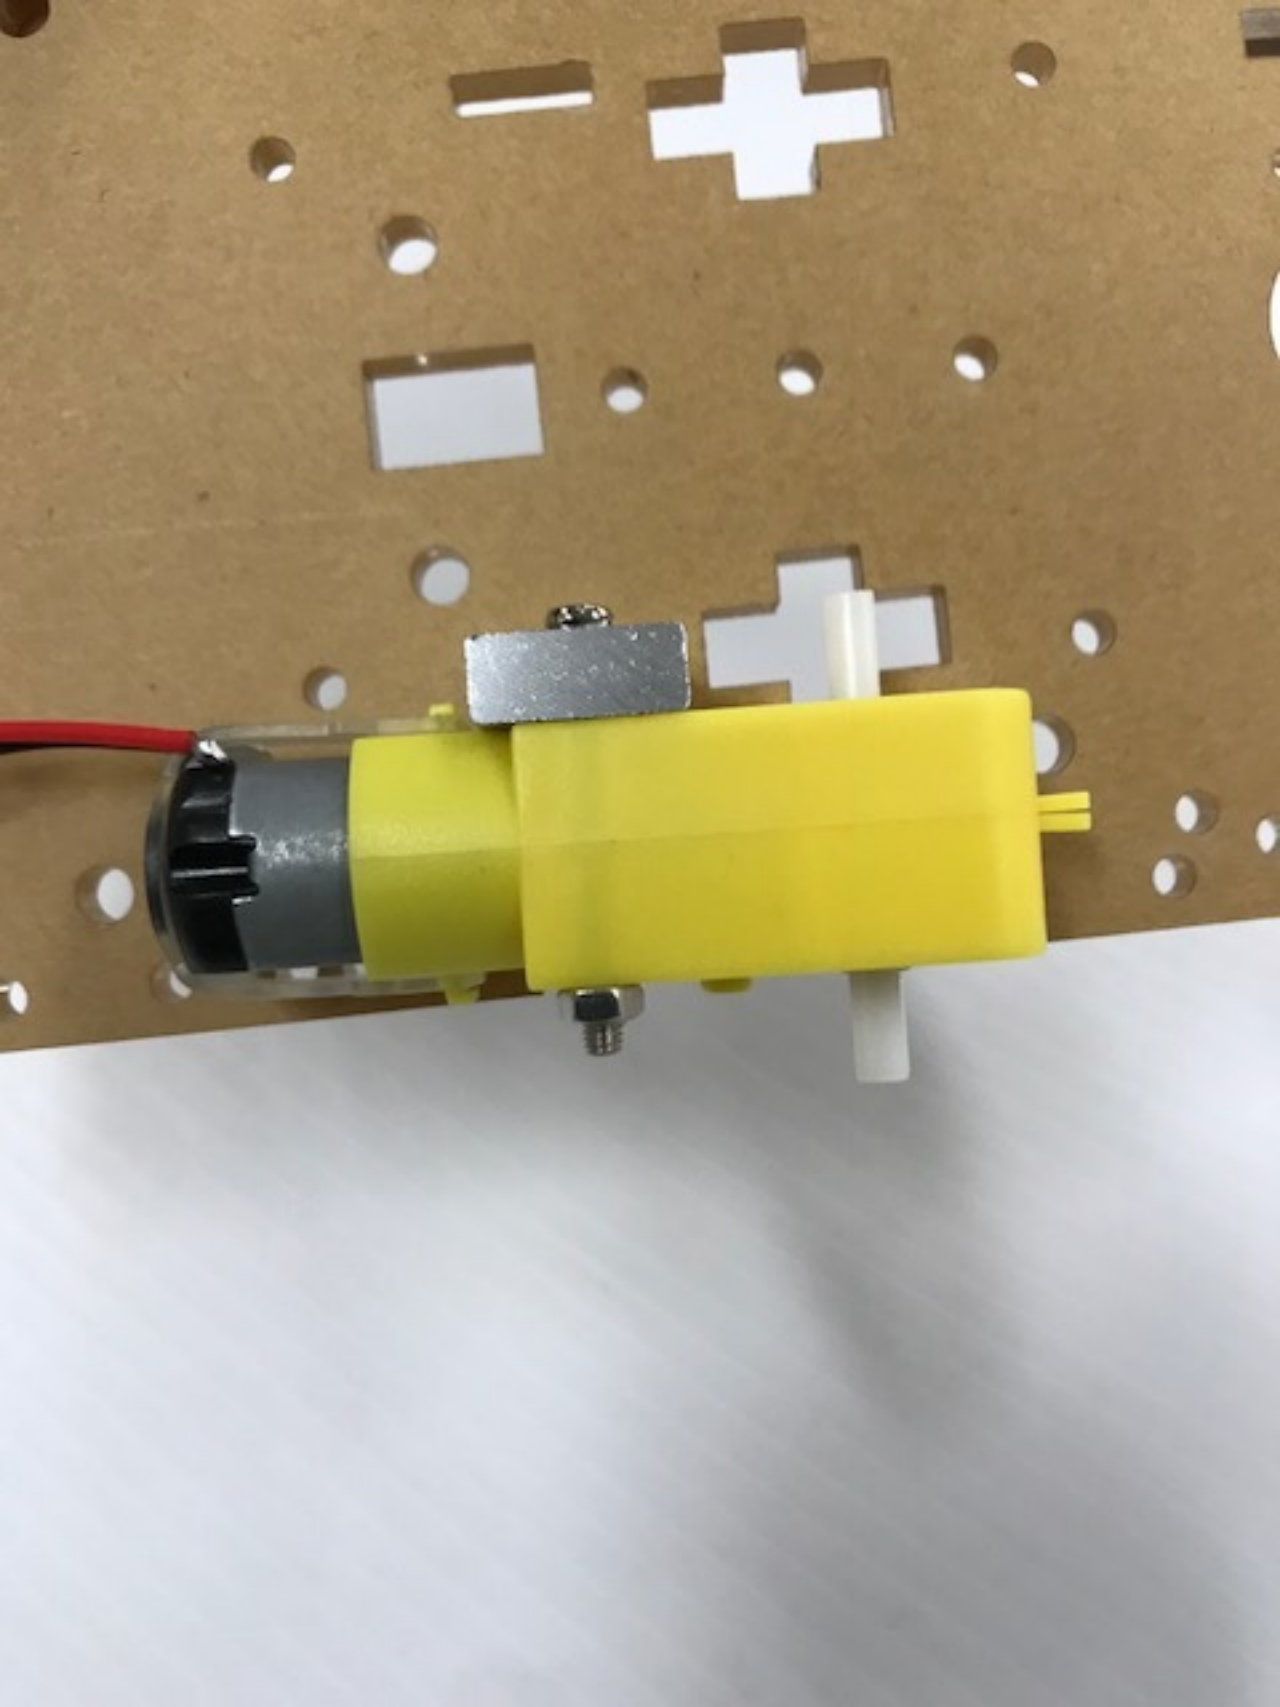

Metal Bracket

M3 nut x 2

M3 30mm screw x 2

M3 8mm screw x 2

EXT