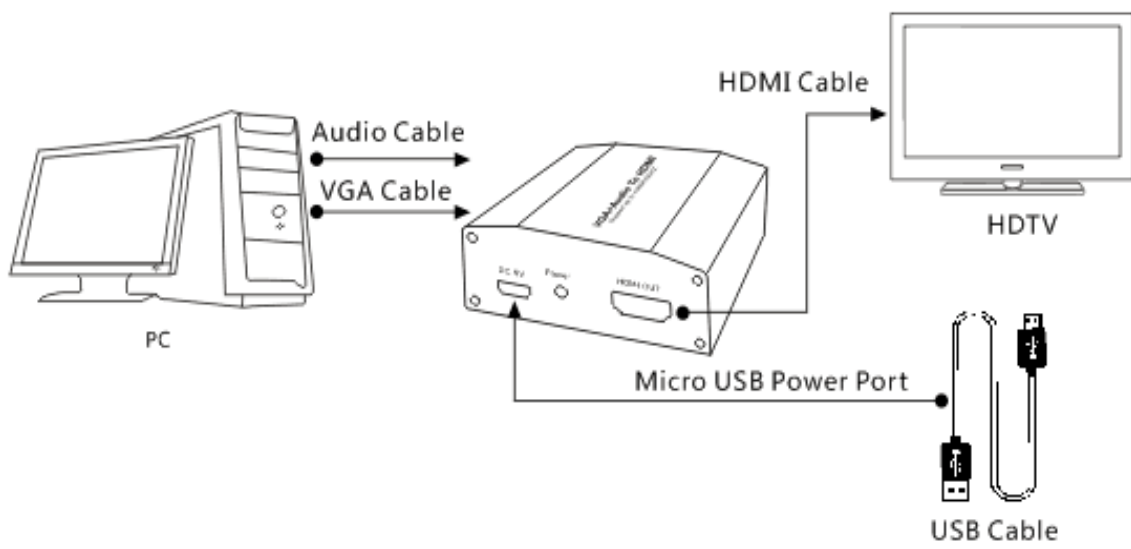

User Manual

VGA+ Audio TO HDMI Converter

Mode No: AA6032

INTRODUCITON

Picture 1.0 front panel showing

Picture 1.1 rear panel showing

Connection and operation:

*Connect according to the connection method in the above figure, source → audio input → display device → power

Spec:

Mode No	AA6032
Mode name	VGA+ Audio TO HDMI Converter
Input channel	VGA port x1、3.5 Headphone port x1
Output channel	HDMI port x1
Analog audio Input	3.5mm headphone audio
VGA Resolution	800x600@60HZ,800x600@75HZ,1024x768@60HZ,1024x768@75HZ,1152*864@60HZ,1152x864@75HZ,1280*720@60HZ,1280x768@60HZ,1280x800@60HZ,1280x1024@60HZ,1280x1024@75HZ,1360x768@60HZ,1366x768@60HZ,1440x900@60HZ,1600x1200@60HZ,1680x1050@60HZ,1920x1080@60HZ
HDMI output resolution	Supports up to 1080P/60Hz
Analog audio input amplitude	1V RMS
Max refresh rate	75HZ
VGA Input cable length	VGA standard cable ≤8m
HDMI Output cable length	1080P/AWG26 ≤8m
Power supply	DC 5V/1A
Max working current	350mA
Working temperature range	0 ~ +40°C

Working humidity range	5 to 85%RH (No Condensation)
Storage temperature	-15 to 55°C
Storage humidity	5 ~95%RH(No Condensation)
Size	64X64X25.5 (mm)
Weight	82g
Accessories	Manua lx1, Micro USB cablex1 , Audio cablex1