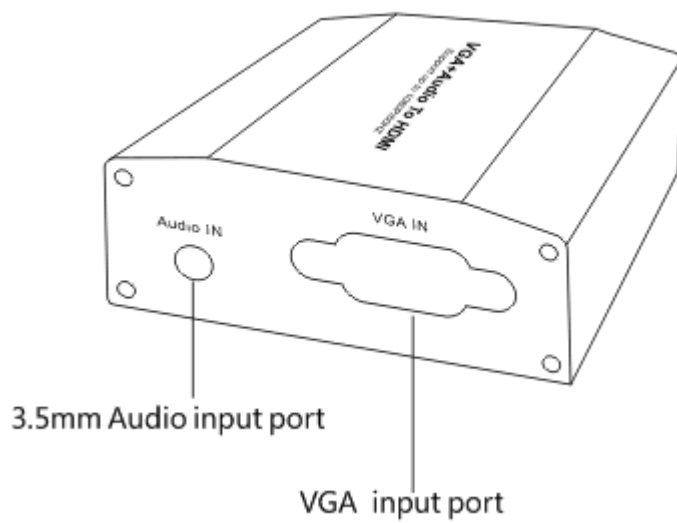

User Manual

VGA+ Audio TO HDMI Converter

Mode No: AA6032

INTRODUCITON

Picture 1.0 front panel showing

Picture 1.1 rear panel showing

Connection and operation:

*Connect according to the connection method in the above figure, source → audio input → display device → power

Spec:

Mode No	AA6032
Mode name	VGA+ Audio TO HDMI Converter
Input channel	VGA port x1、3.5 Headphone port x1
Output channel	HDMI port x1
Analog audio Input	3.5mm headphone audio
VGA Resolution	800x600@60HZ,800x600@75HZ,1024x768@60HZ,1024x768@75HZ,1152*864@60HZ,1152x864@75HZ,1280*720@60HZ,1280x768@60HZ,1280x800@60HZ,1280x1024@60HZ,1280x1024@75HZ,1360x768@60HZ,1366x768@60HZ,1440x900@60HZ,1600x1200@60HZ,1680x1050@60HZ,1920x1080@60HZ
HDMI output resolution	Supports up to 1080P/60Hz
Analog audio input amplitude	1V RMS
Max refresh rate	75HZ
VGA Input cable length	VGA standard cable ≤8m
HDMI Output cable length	1080P/AWG26 ≤8m
Power supply	DC 5V/1A
Max working current	350mA
Working temperature range	0 ~ +40°C

Working humidity range	5 to 85%RH (No Condensation)
Storage temperature	-15 to 55°C
Storage humidity	5 ~95%RH(No Condensation)
Size	64X64X25.5 (mm)
Weight	82g
Accessories	Manua lx1, Micro USB cablex1 , Audio cablex1