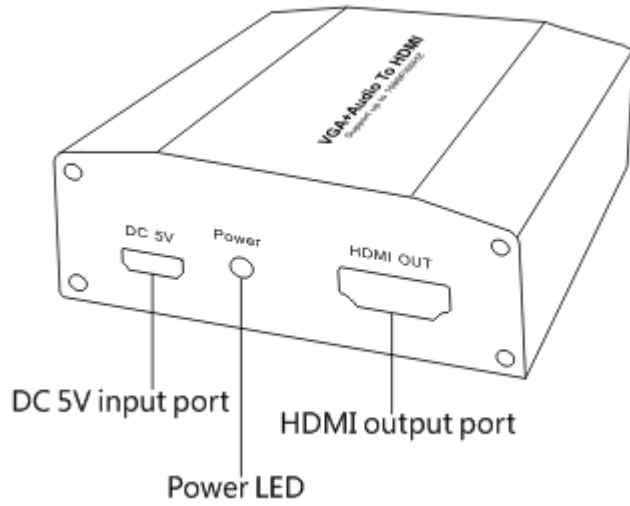

User Manual

VGA+ Audio TO HDMI Converter

Mode No: AA6032

INTRODUCITON

Picture 1.0 front panel showing

Picture 1.1 rear panel showing

Connection and operation:

*Connect according to the connection method in the above figure, source → audio input → display device → power

Spec:

Mode No	AA6032
Mode name	VGA+ Audio TO HDMI Converter
Input channel	VGA port x1、3.5 Headphone port x1
Output channel	HDMI port x1
Analog audio Input	3.5mm headphone audio
VGA Resolution	800x600@60HZ,800x600@75HZ,1024x768@60HZ,1024x768@75HZ,1152*864@60HZ,1152x864@75HZ,1280*720@60HZ,1280x768@60HZ,1280x800@60HZ,1280x1024@60HZ,1280x1024@75HZ,1360x768@60HZ,1366x768@60HZ,1440x900@60HZ,1600x1200@60HZ,1680x1050@60HZ,1920x1080@60HZ
HDMI output resolution	Supports up to 1080P/60Hz
Analog audio input amplitude	1V RMS
Max refresh rate	75HZ
VGA Input cable length	VGA standard cable ≤8m
HDMI Output cable length	1080P/AWG26 ≤8m
Power supply	DC 5V/1A
Max working current	350mA
Working temperature range	0 ~ +40°C

Working humidity range	5 to 85%RH (No Condensation)
Storage temperature	-15 to 55°C
Storage humidity	5 ~95%RH(No Condensation)
Size	64X64X25.5 (mm)
Weight	82g
Accessories	Manua lx1, Micro USB cablex1 , Audio cablex1